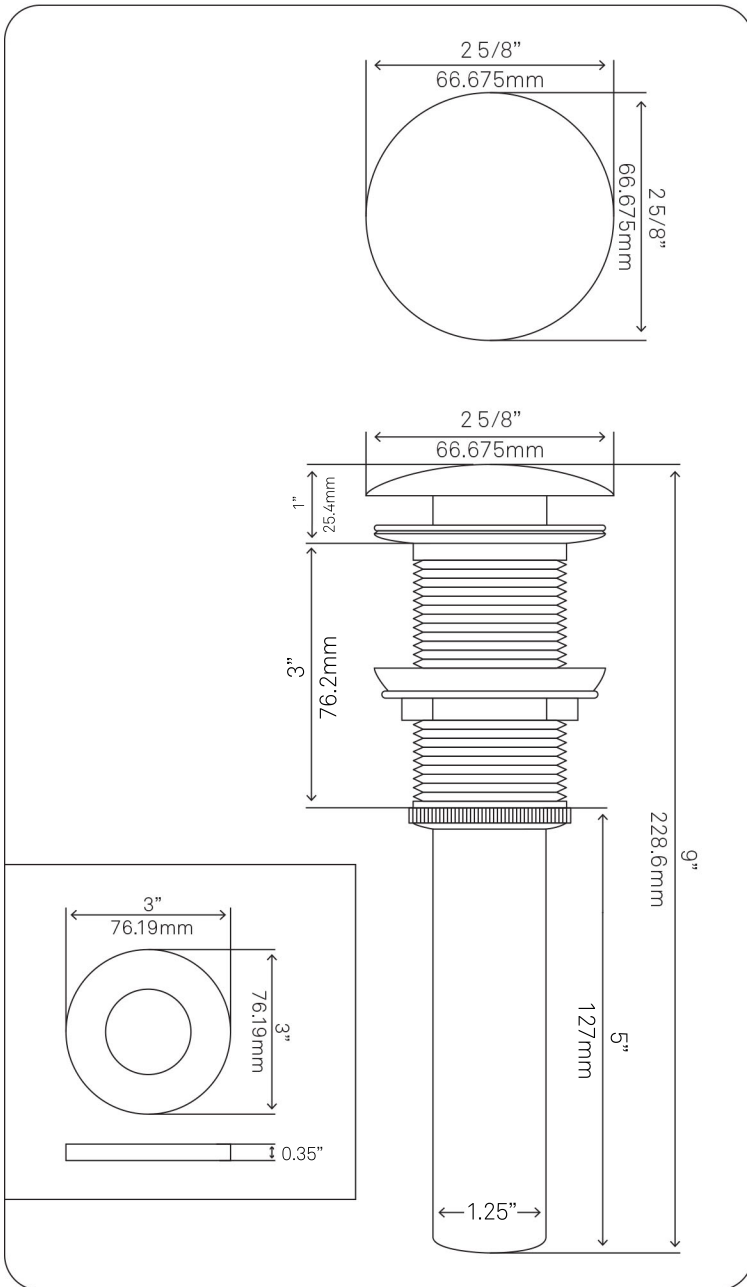

NOTES

Novatto reserves the right (1) to make changes in specifications and materials, and (2) to change or discontinue models, both without notice or obligation. Dimensions are for reference only, see www.Novatto.com for finish options and product availability.

Novatto Inc
TOLL FREE 844.404.4242
www.Novatto.com