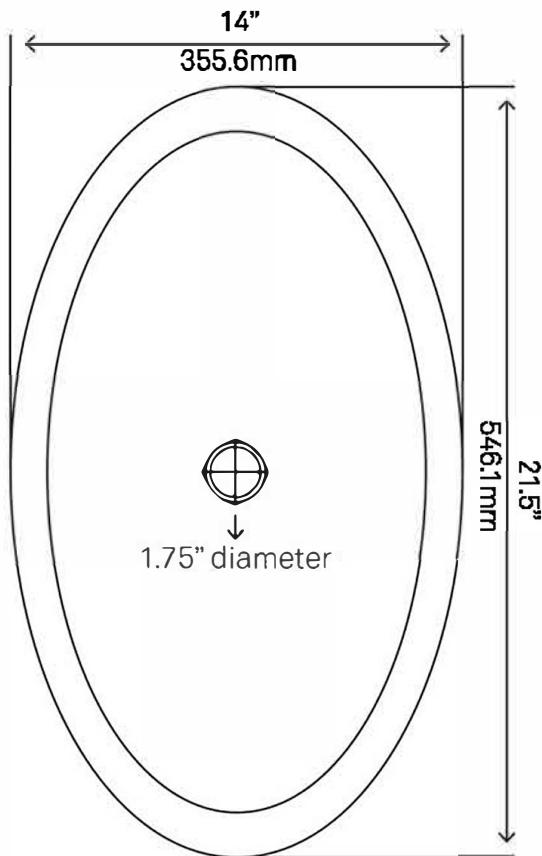

**TIS-324G BIGIO  
Clear Grey Vessel Sink**

Requested By: \_\_\_\_\_

Specific Features: \_\_\_\_\_

**STANDARD SPECIFICATIONS:**

- Oval slipper clear grey glass vessel
- Made with high tempered glass
- Scratch resistant and non-porous
- Designed for above counter installation
- Standard U.S. plumbing connections
- 1.75-inch drain opening
- No overflow

- Clicker pop-up vessel sink drain and mounting ring
- Gunmetal finish
- Solid brass construction
- Includes rubber seals and fastener for installation
- 9-inches total pop-up length
- Fits any standard 1.75-inch drain opening
- cUPC