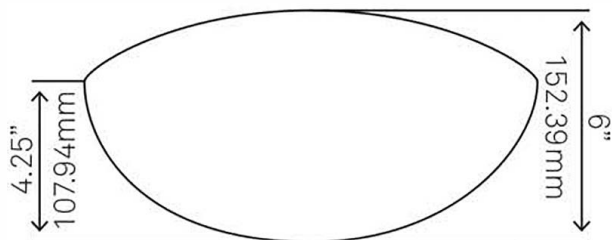

**TIS-324G BIGIO  
Clear Grey Vessel Sink**

Requested By: \_\_\_\_\_

Specific Features: \_\_\_\_\_

**STANDARD SPECIFICATIONS:**

- Oval slipper clear grey glass vessel
- Made with high tempered glass
- Scratch resistant and non-porous
- Designed for above counter installation
- Standard U.S. plumbing connections
- 1.75-inch drain opening
- No overflow